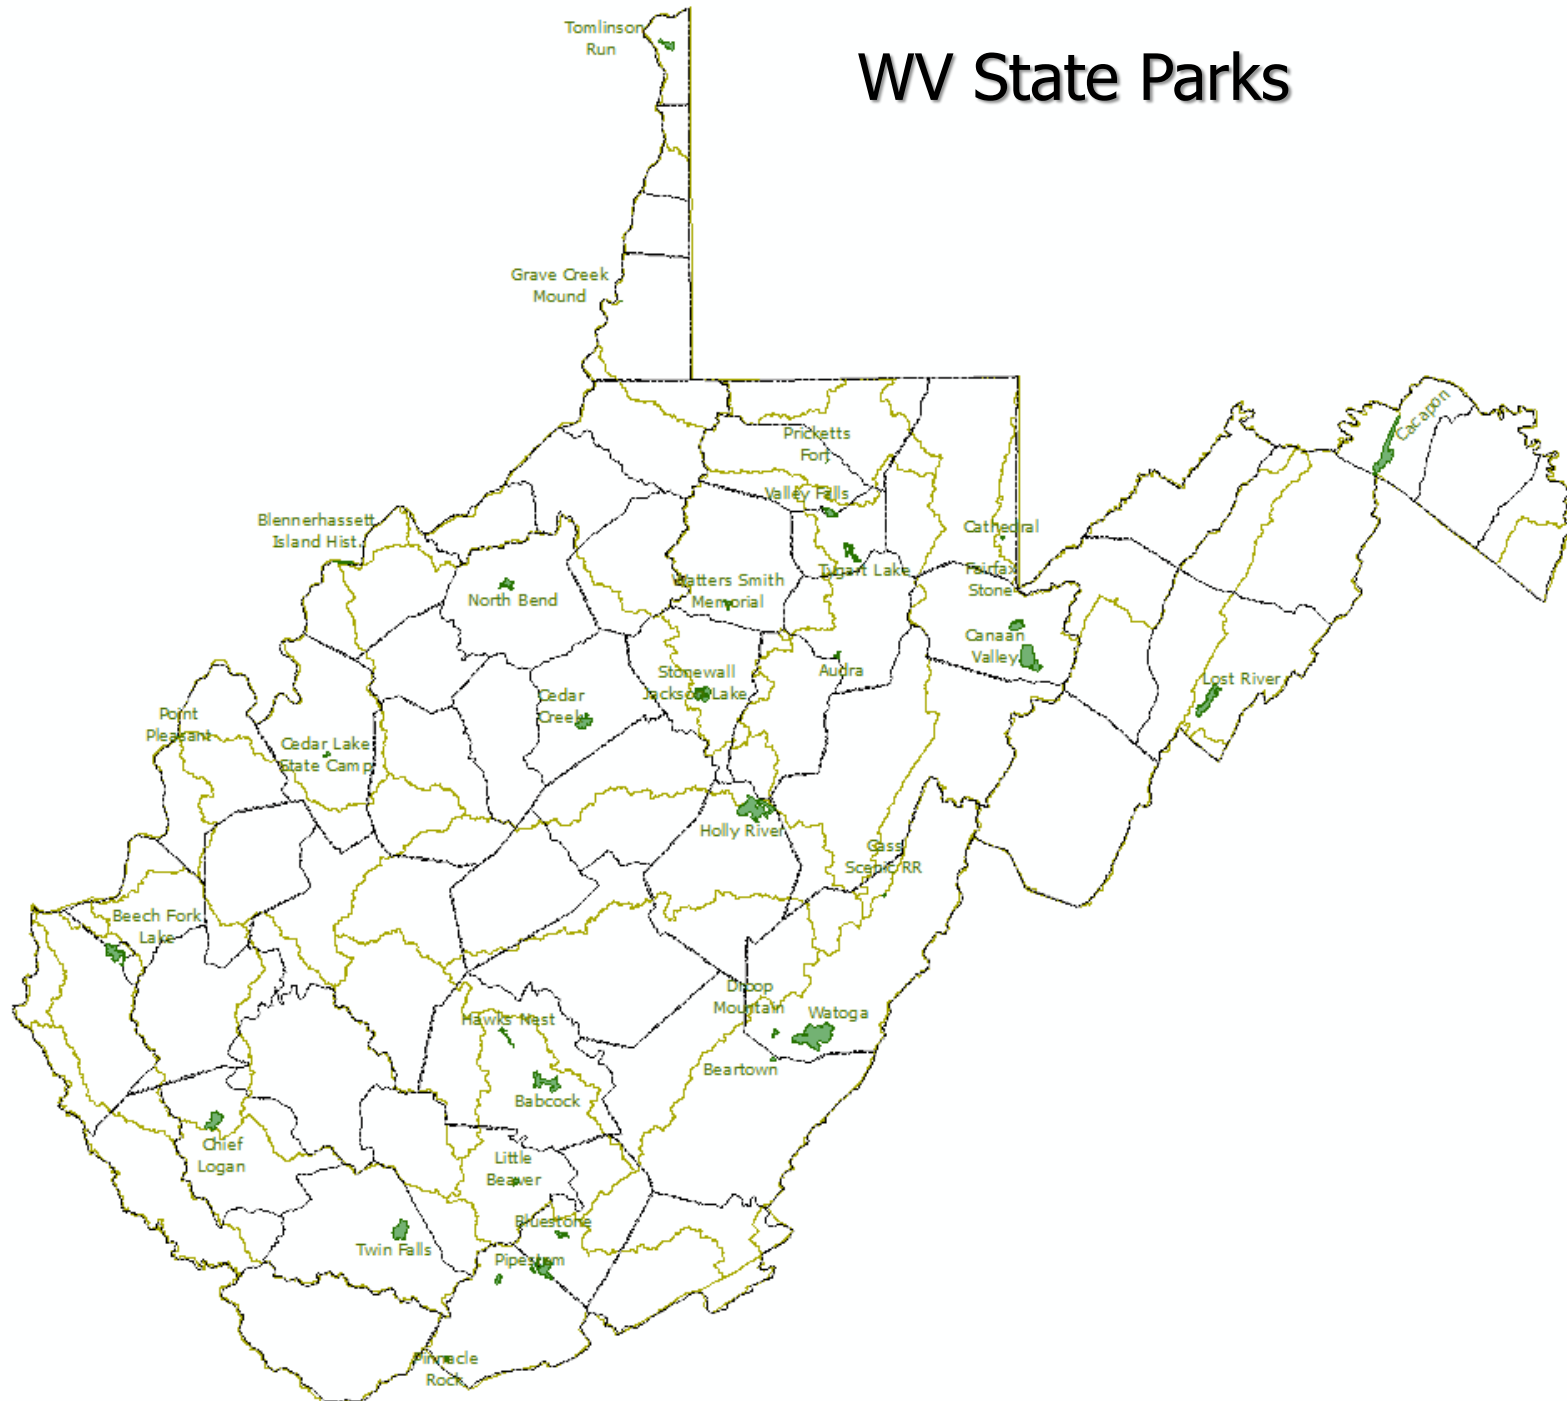

WV State Parks

NAME	Acres
Watoga State Park	10,718
Holly River State Park	7,996
Cacapon State Park	6,401
Canaan Valley State Park	6,069
Lost River State Park	3,944
Babcock State Park	3,890
Twin Falls State Park	3,757
Chief Logan State Park	3,104
Beech Fork Lake State Park	3,001
Pipestem State Park	2,993
Stonewall Jackson Lake State Park	2,847
Cedar Creek State Park	2,374
Blackwater Falls State Park	1,568
Tomlinson Run State Park	1,316
North Bend State Park	1,297
Valley Falls State Park	1,110
Tygart Lake State Park	967
Bluestone State Park	687
Camp Creek State Park	662
Watters Smith Memorial State Park	550
Little Beaver State Park	548
Blennerhassett Island Hist. St.Pk.	508
Hawks Nest State Park	468
Cedar Lake State Camp	327
Droop Mountain State Park	318
Audra State Park	316
Moncove Lake State Park	250
Beartown State Park	217
Pinnacle Rock State Park	213
Cathedral State Park	150
Cass Scenic RR State Park	106
Pricketts Fort State Park	22
Point Pleasant State Park	3
Grave Creek Mound State Park	2
Fairfax Stone State Park	1